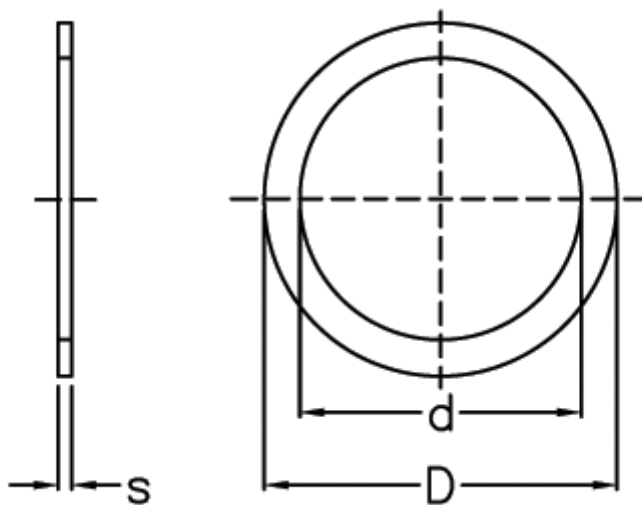

Article number: 0130549

Description: Support washer  
30x42x2,5 DIN 988

## Measures

---

d	= 30
D	= 42
Description	= 30x42x2,5
s	= 2.5
tol	= -0.05
Weight kg/1000	= 13.400